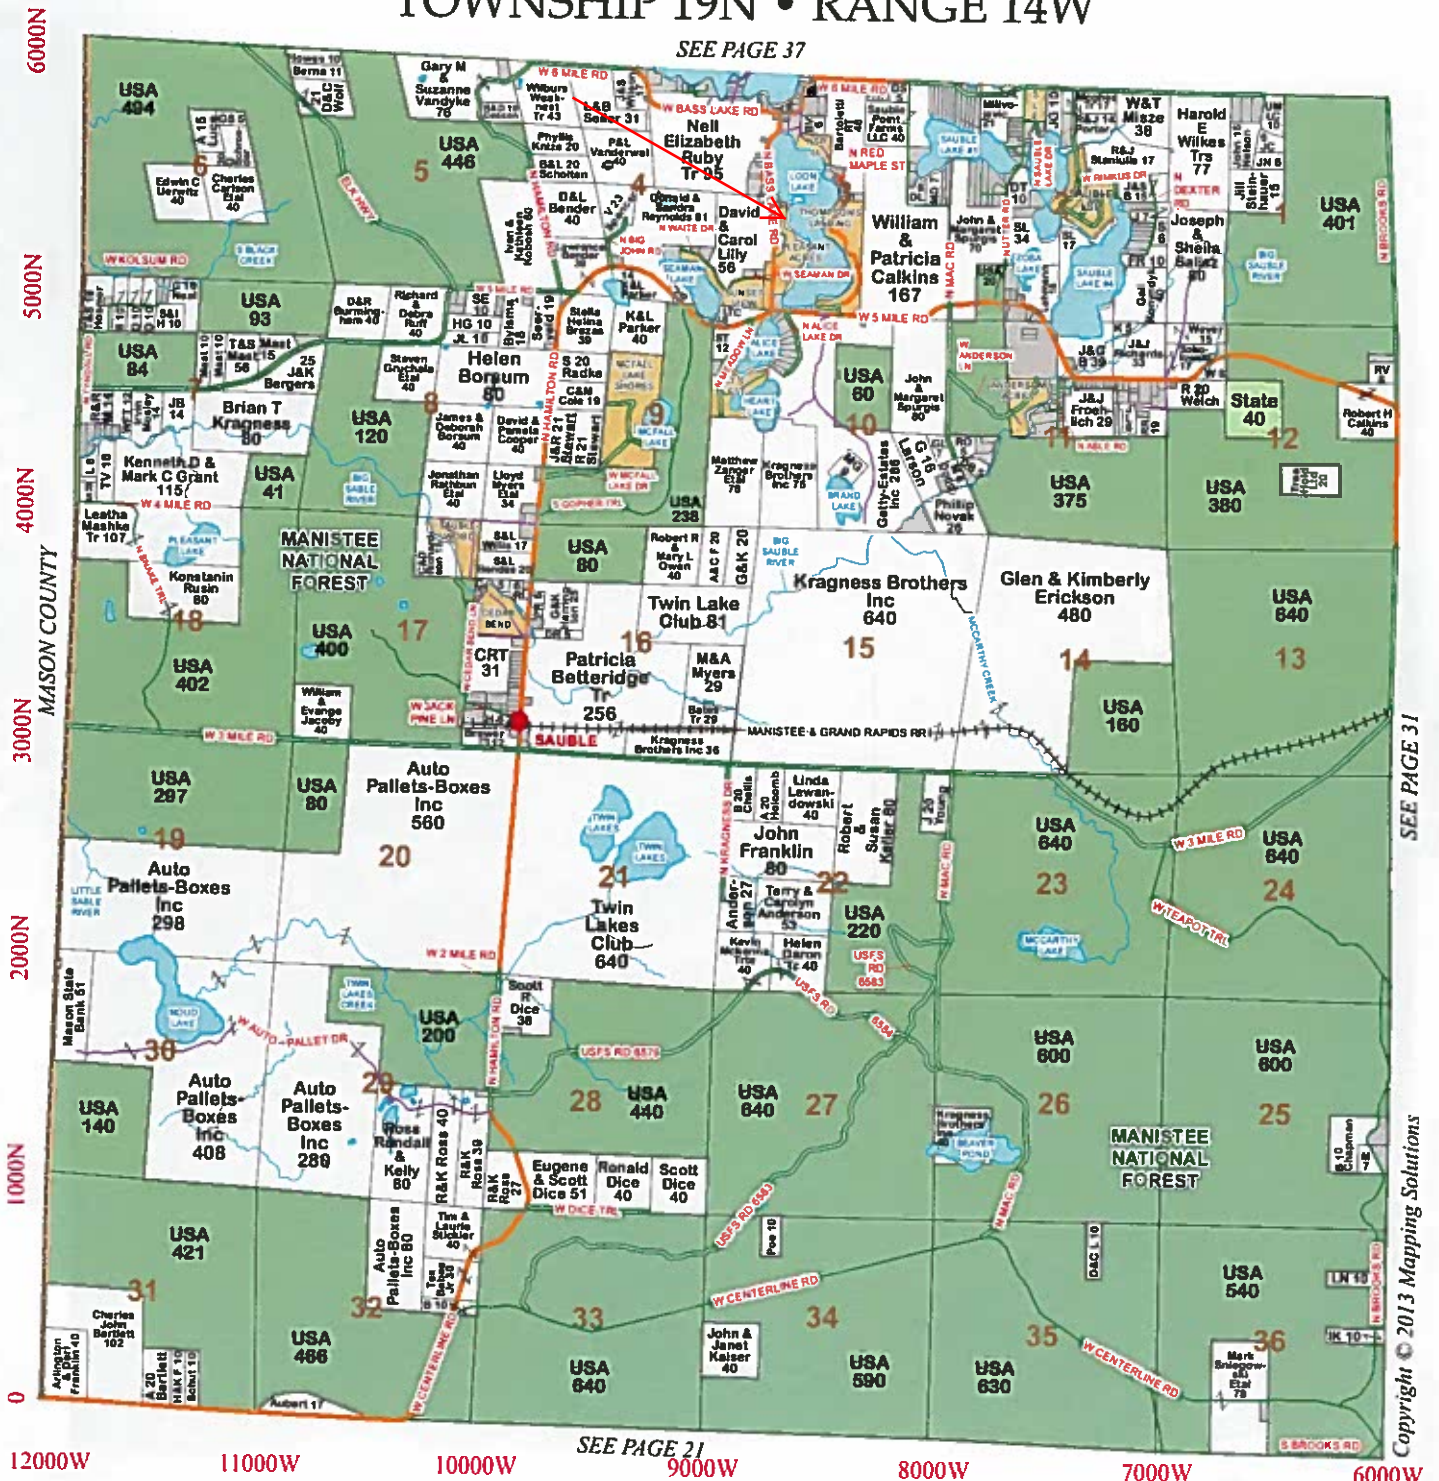

ABC RED-MIX

Quality Red-Mix • Blocks • Septic Tanks

231-266-5888

6300 N Ross Lake Rd. Iron, MI Dan & Nancy Adams

SAUBLE TOWNSHIP 19N • RANGE 14W

SEE PAGE 37

Copyright © 2013 Mapping Solutions