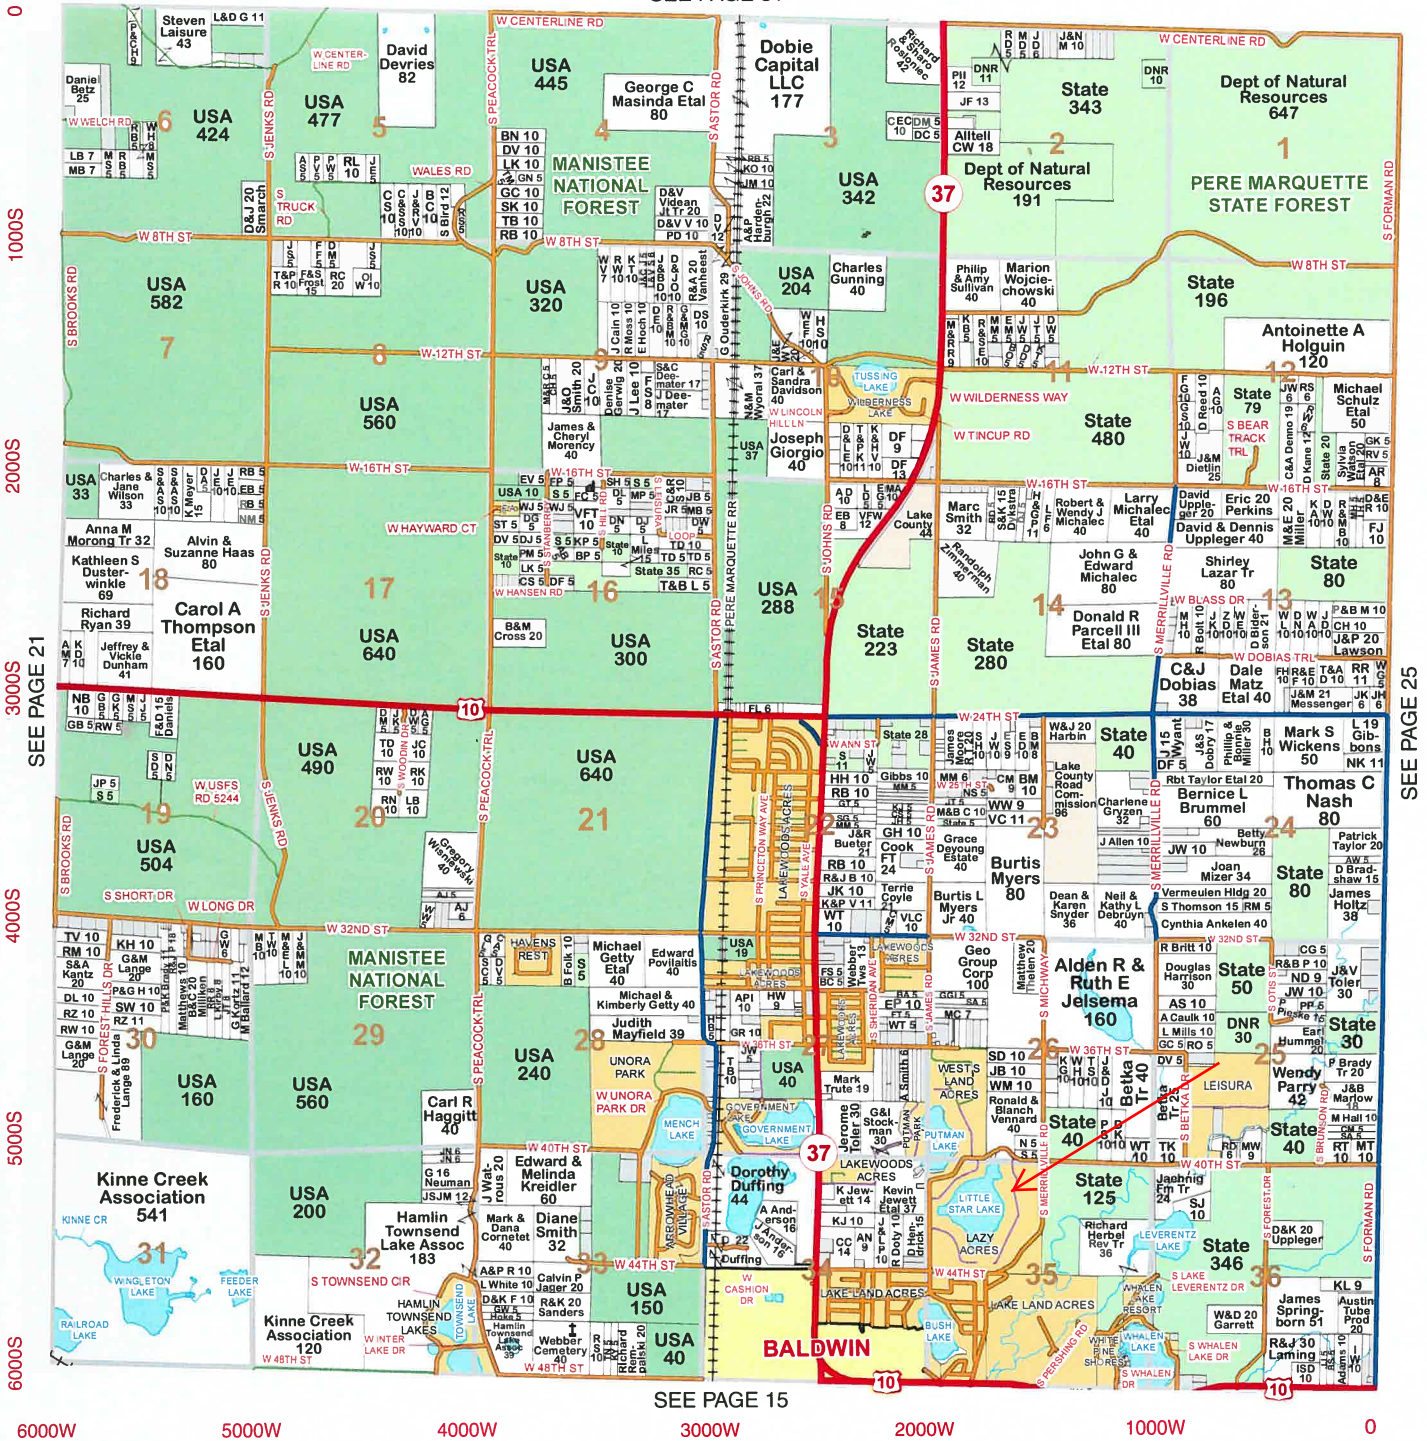

Explore
Experience
Achieve

Lake County MSU Extension
830 Michigan Avenue, Suite 601
Baldwin, MI 49304

Webber

Township 18N - Range 13W

Copyright © 2015 Mapping Solutions

SEE PAGE 31

SEE PAGE 15

SEE PAGE 25

SEE PAGE 21