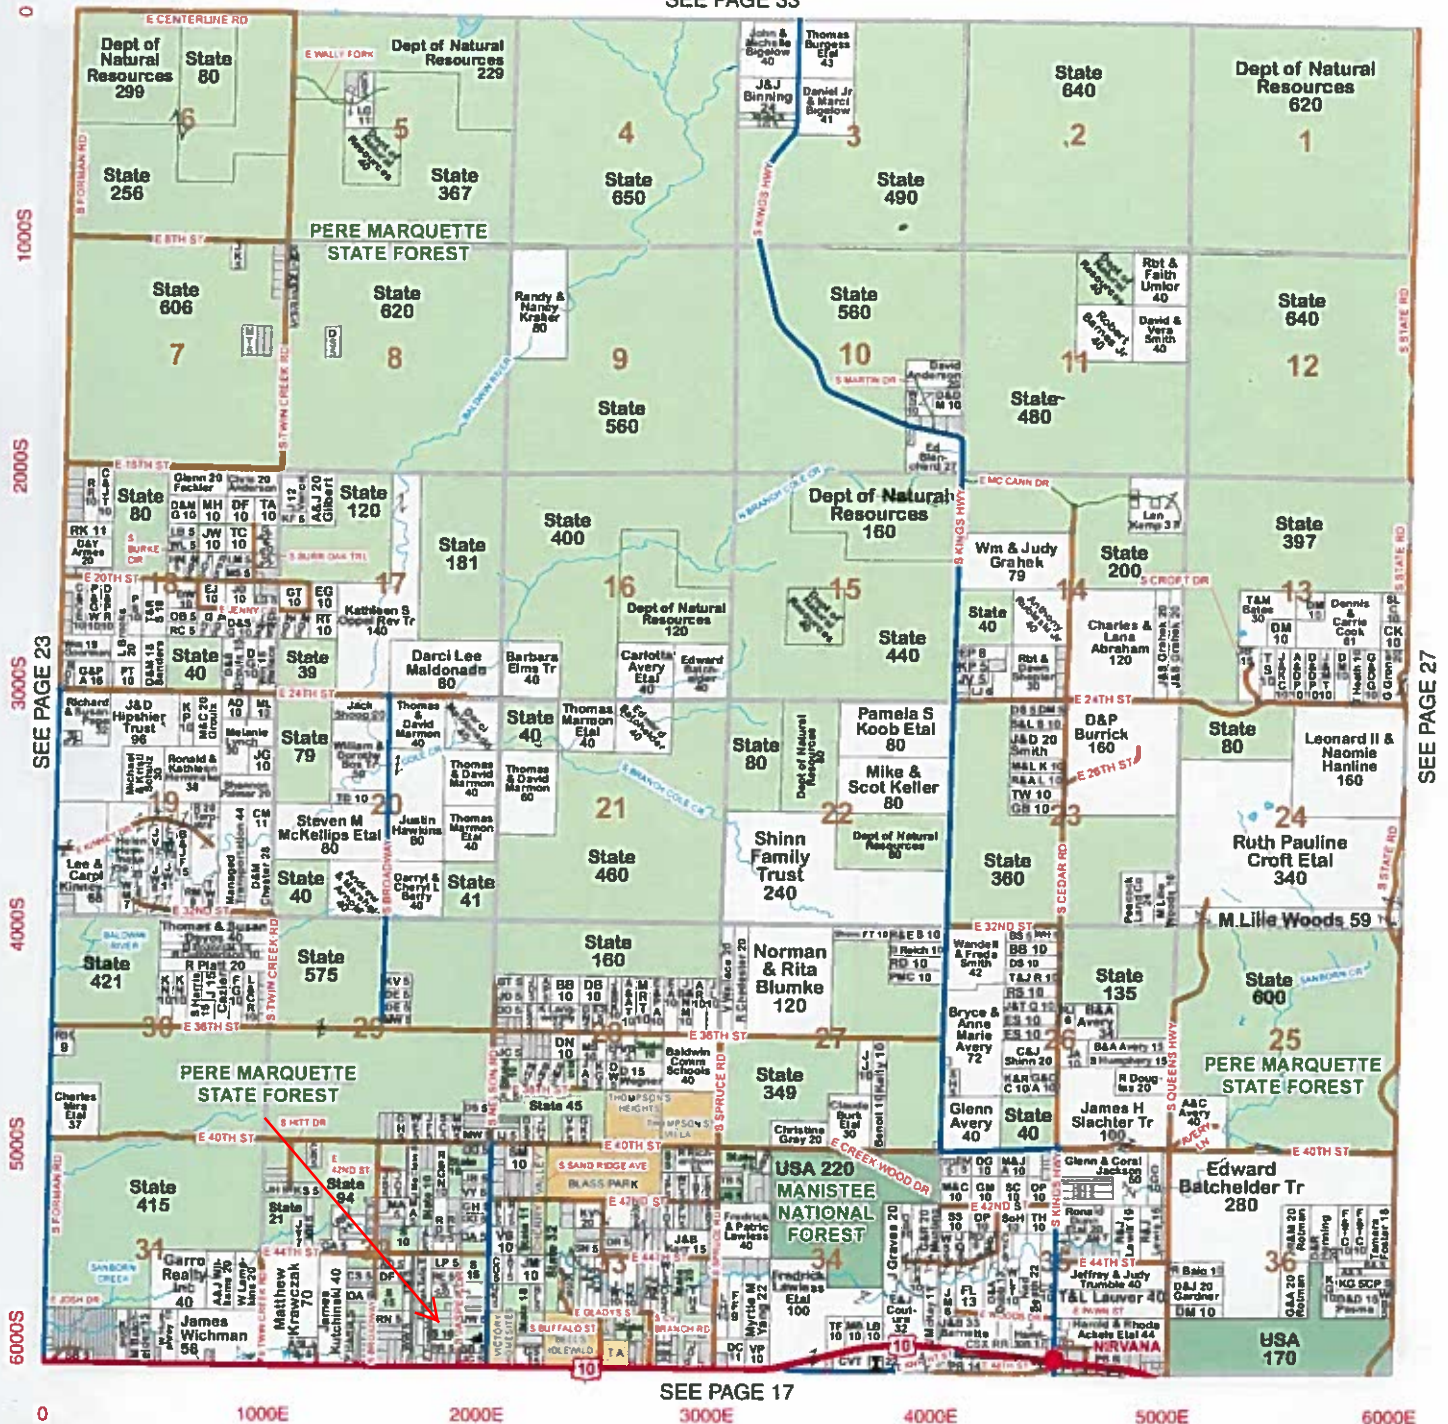

# 4-H

Cherry Valley

Township 18N - Range 12W

Copyright © 2015 Mapping Solutions

SEE PAGE 33

SEE PAGE 17